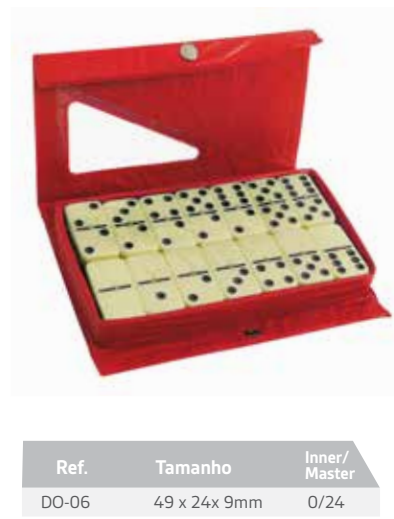

Acompanha maleta de couro sintético

Ref.	Tamanho	Inner/Master
DO-02	49 x 24x 9mm	0/24

Ref.	Tamanho	Inner/Master
DO-03	49 x 24x 9mm	0/40

Ref.	Tamanho	Inner/Master
DO-04	49 x 24x 9mm	0/40

Ref.	Tamanho	Inner/Master
DO-05	49 x 24x 9mm	0/24